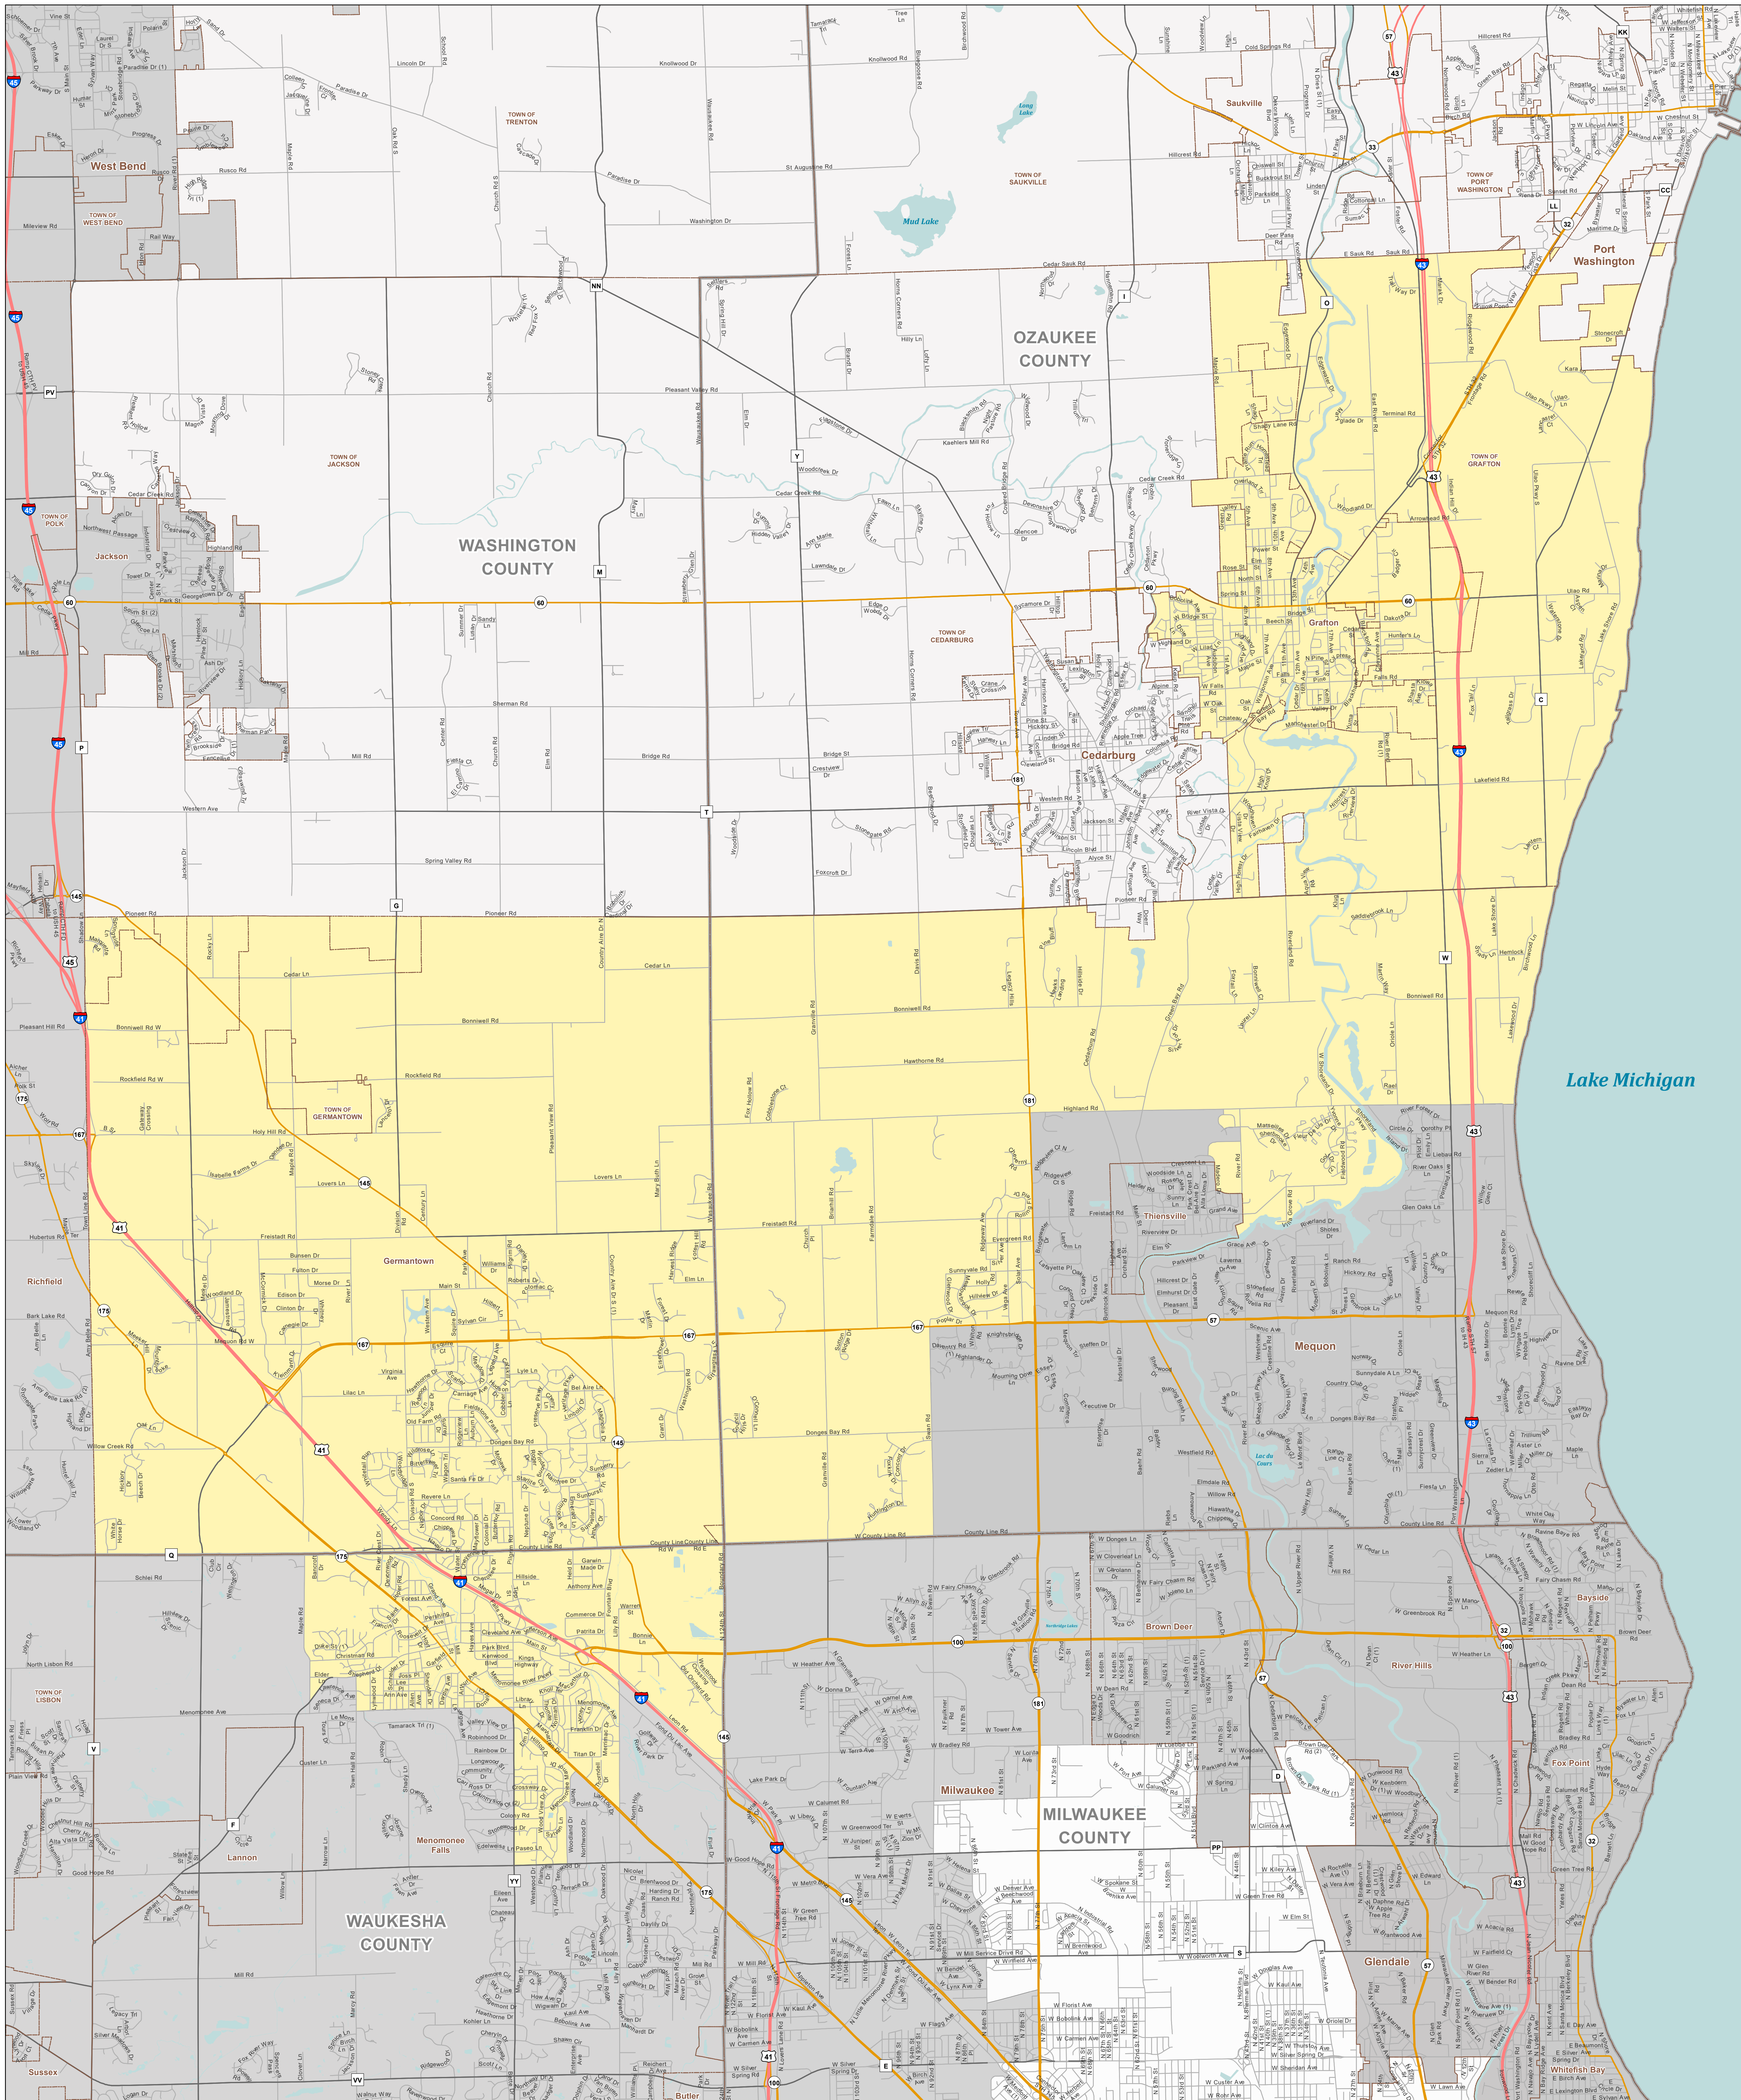

Assembly District 24

STATE OF WISCONSIN

- Interstate/U.S. Hwy
- State Hwy
- County Hwy
- Assembly District 24
- Water Bodies
- Cities, Towns, Villages
- Surrounding Districts
- Counties

Legislative Technology Services Bureau
17 W. Main St., Suite 200
Madison, WI 53703
(608) 283-1830
www.legis.wisconsin.gov/ltsb/gis